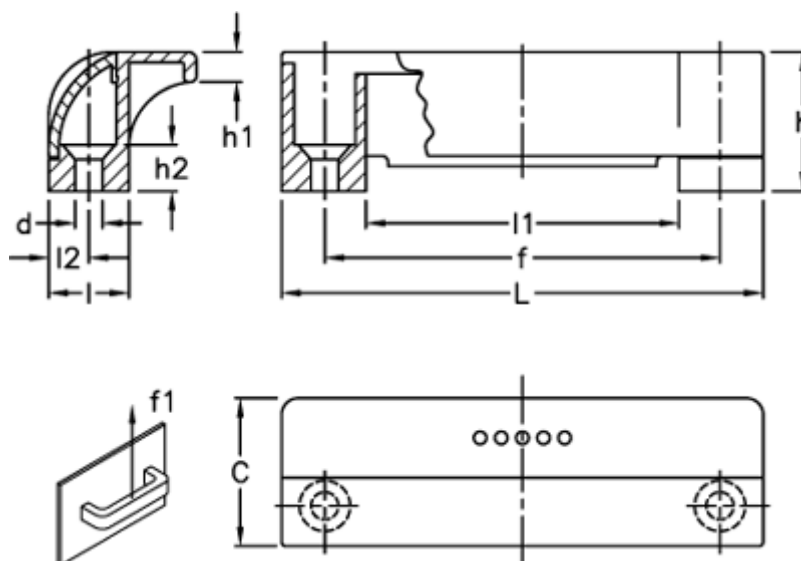

Article number: 23052651510  
Description: E+G Guard safety handle  
ESP.110-SH-C0

## Measures

C	= 35	L	= 114
d	= 6.5	l1	= 74
f	= 93,5 +/-0,5	l2	= 9.5
F1 (N)	= 1050		
h	= 33		
h1	= 7		
h2	= 11		
l	= 19		